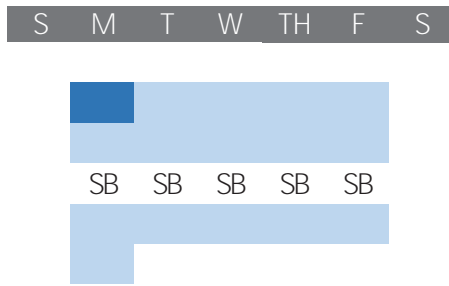

Poudre School District 2024-25

PK-12 District Calendar - Secondary **

**PreK and Integrated Services Transition Programs may have different calendars. Check with the applicable department for details

Public School District 2024-25